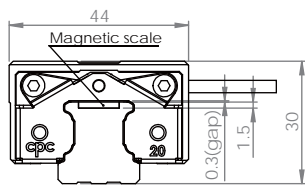

cpc MSS series measuring system

Features

- Easy installation
- Saving space
- Cost effective and reliable
- Dust proof
- Guide rail range: Size 20~55
- One piece length: 4 m Max.

Dimension

Assemble:

Reader: