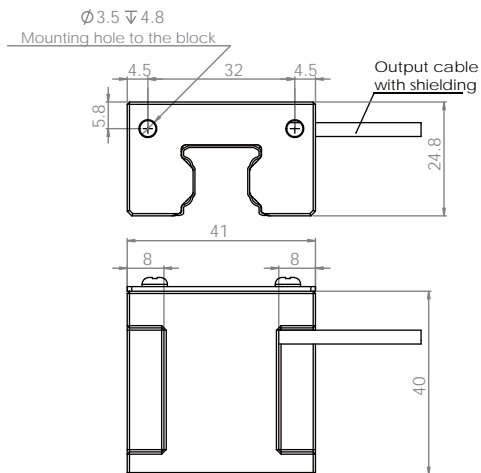

cpc MSS series measuring system

Features

- Easy installation
- Saving space
- Cost effective and reliable
- Dust proof
- Guide rail range: Size 20~55
- One piece length: 4 m Max.

Dimension

Assemble:

Reader: