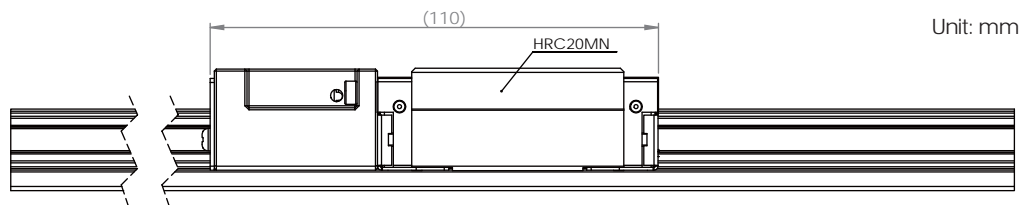

cpc MSS series measuring system

Features

- Easy installation
- Saving space
- Cost effective and reliable
- Dust proof
- Guide rail range: Size 20~55
- One piece length: 4 m Max.

Dimension

Assemble:

Reader: