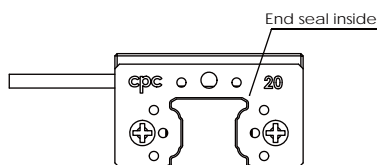

cpc MSS series measuring system

Features

- Easy installation
- Saving space
- Cost effective and reliable
- Dust proof
- Guide rail range: Size 20~55
- One piece length: 4 m Max.

Dimension

Assemble:

Reader: