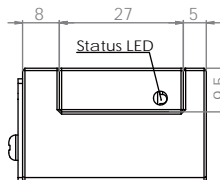

cpc MSS series measuring system

Features

- Easy installation
- Saving space
- Cost effective and reliable
- Dust proof
- Guide rail range: Size 20~55
- One piece length: 4 m Max.

Dimension

Assemble:

Reader: